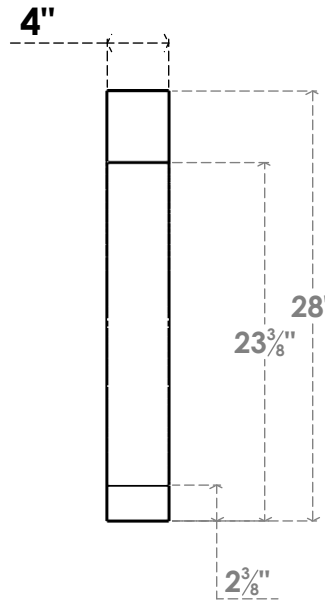

ITEM NUMBER: BRCPC040X22000X28000IMP

4"W X 22"D X 28"H IMPERIAL ARCHITECTURAL GRADE PVC CLOSED KNEE BRACE

SIDE PROFILE

FRONT PROFILE

ISOMETRIC

EKENA MILLWORK
2300 WEST MAIN ST.
CLARKSVILLE, TX 75426
TOLL FREE: 866-607-0453
WWW.EKENAMILLWORK.COM

NOTES

1. INSTALLATION TO BE COMPLETED IN ACCORDANCE WITH MANUFACTURER'S SPECIFICATIONS.
2. DRAWING MAY NOT BE TO SCALE
3. THIS DRAWING IS INTENDED FOR DESIGN AND PLANNING PURPOSES ONLY.
4. ALL INFORMATION CONTAINED HEREIN WAS CURRENT AT THE TIME OF DEVELOPMENT BUT MUST BE REVIEWED AND APPROVED BY THE PRODUCT MANUFACTURER TO BE CONSIDERED ACCURATE.
5. ARCHITECTURAL GRADE PVC PRODUCTS ARE MADE FROM EXPANDED CELLULAR PVC AND COME NATURALLY WHITE BUT MAY BE PAINTED