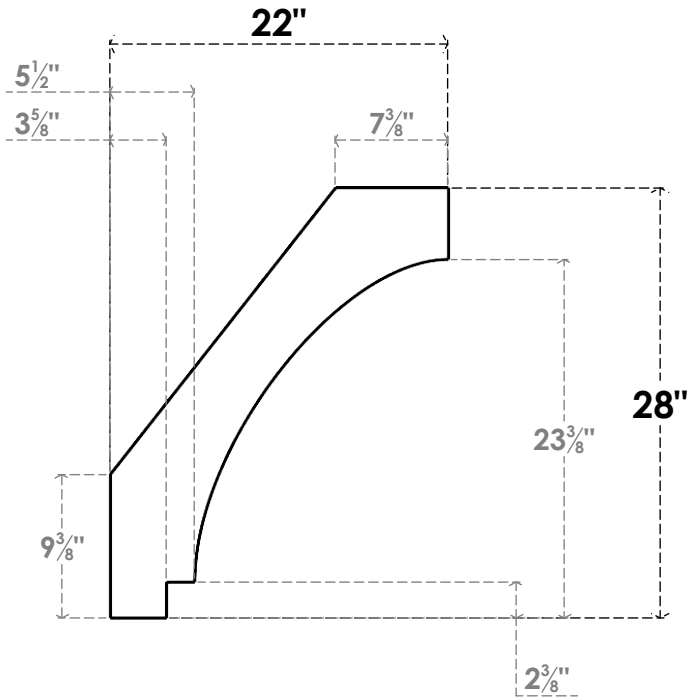

ITEM NUMBER: BRCPC040X22000X28000IMP

4"W X 22"D X 28"H IMPERIAL ARCHITECTURAL GRADE PVC CLOSED KNEE BRACE

SIDE PROFILE

FRONT PROFILE

ISOMETRIC

EKENA MILLWORK
2300 WEST MAIN ST.
CLARKSVILLE, TX 75426
TOLL FREE: 866-607-0453
WWW.EKENAMILLWORK.COM